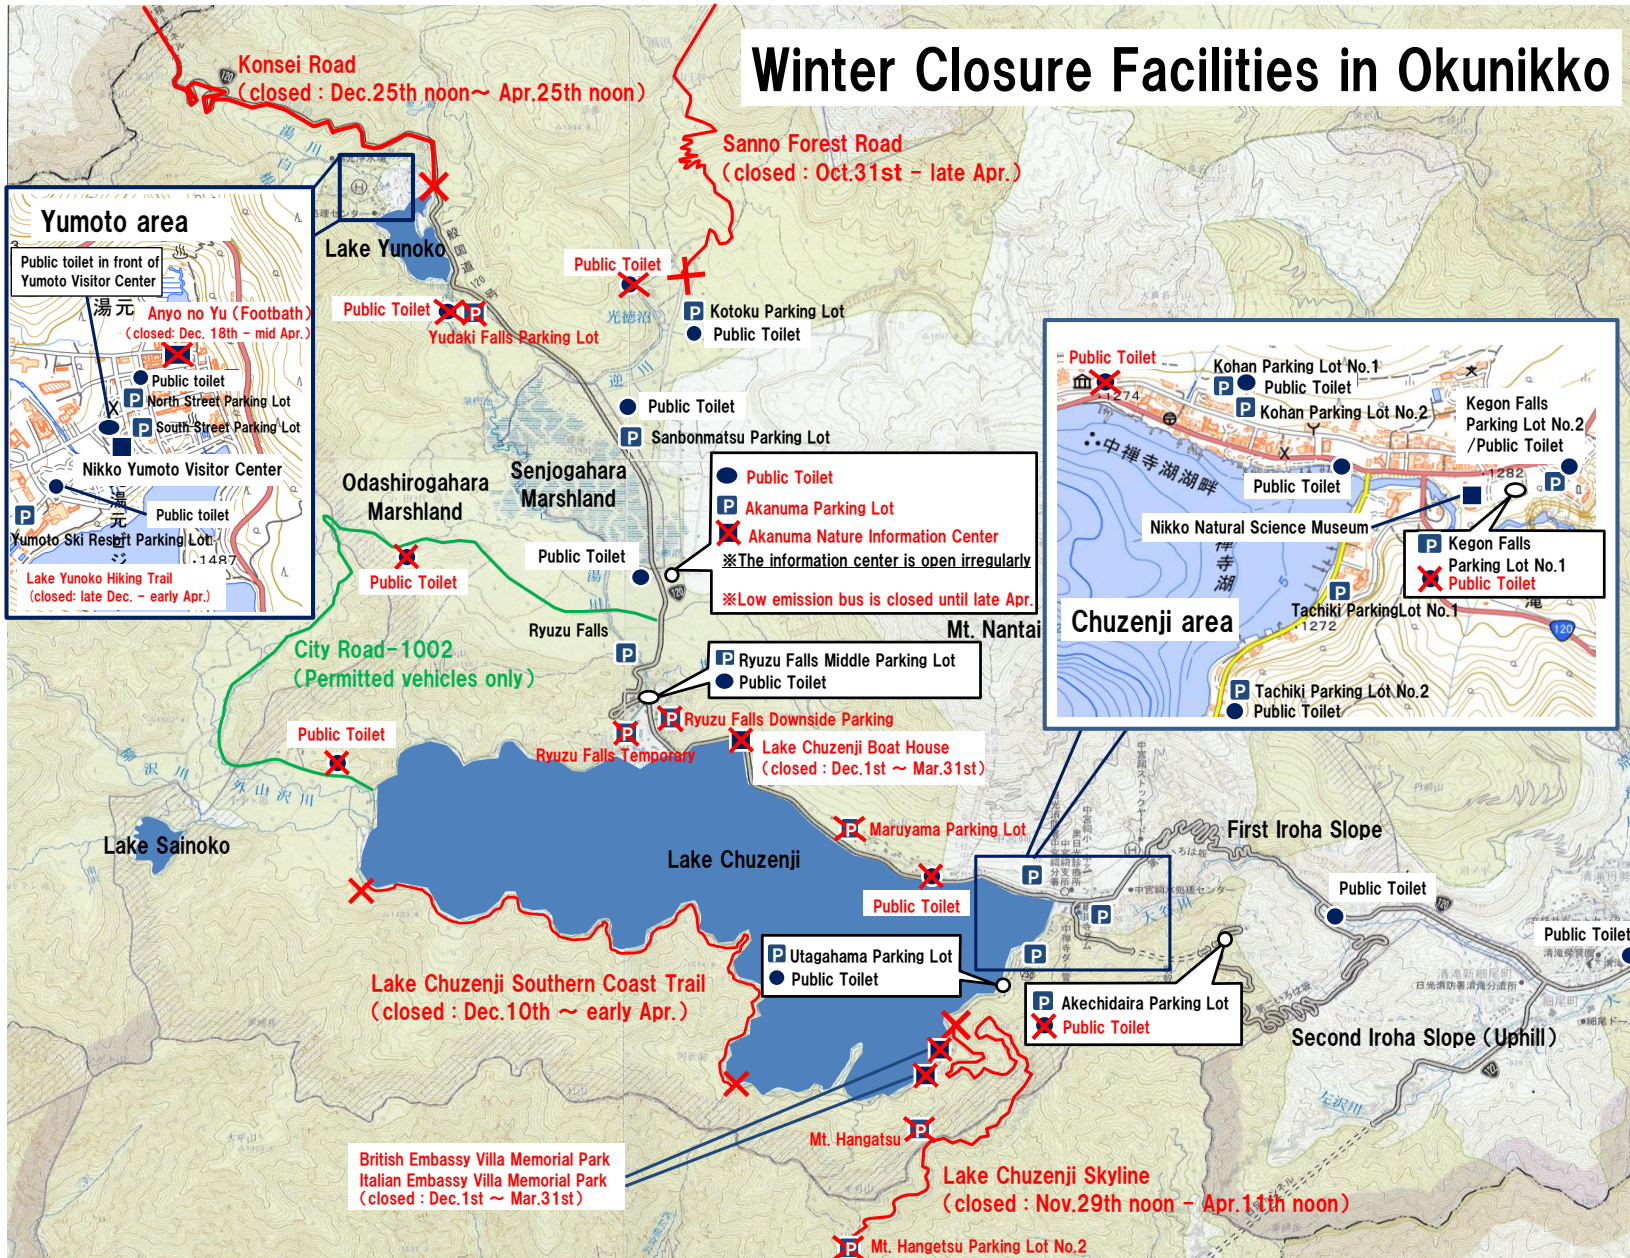

Winter Closure Facilities in Okunikko

Legend

- P Parking lot
- Public Toilets
- Facility
- X Winter closure

※Each parking lot and toilet will be closed from early December to mid-April.
 ※Winter closure days of the Yumoto Visitor Center must be confirmed. (0288-62-2321)
 ※The toilet in front of Yumoto Visitor Center can only be used on the Visitor Center's open days.

※This information is current as of December 1st, 2023.

※The closure period is subject to change due to weather conditions and other factors.